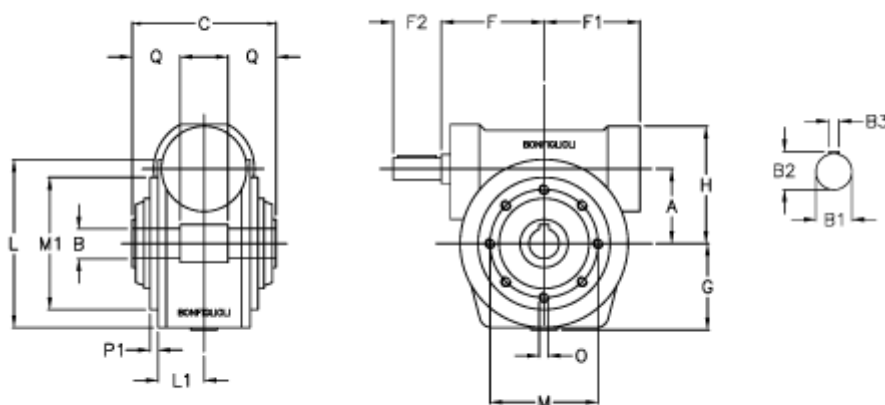

Article number: 3901210020700

Description: Worm gear with solid input shaft
VF 210P-20-HS

Measures

a	= 210.0	F1 = 277	O = M16x30
B	= 90	F2 = 110	P1 = 5.0
B1	= 48	g = 220	Q = 85.0
B2	= 51.5	H = 330	
B3	= 14	L = 350.0	
C	= 260	L1 = 125.0	
Description	= VF 210P-xx-HS	m = 300	
F	= 230.0	M1 = 250	